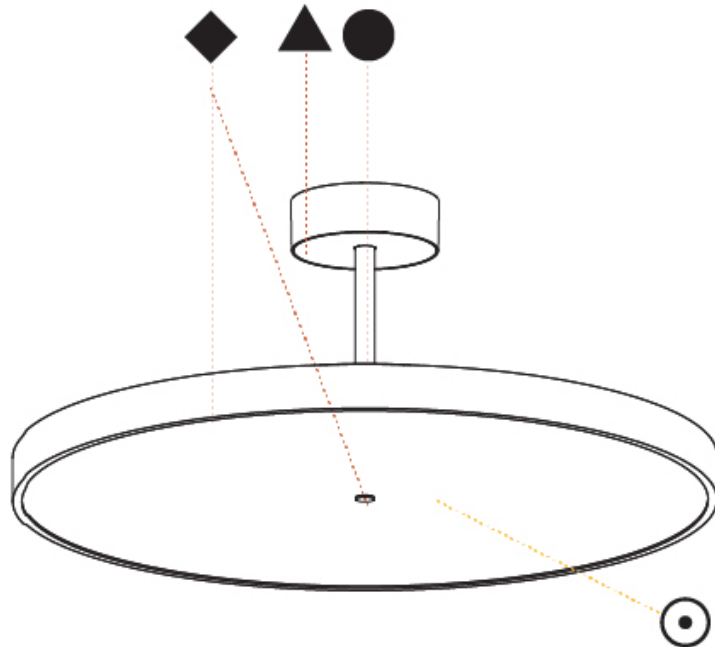

SIGN DIVA TUBE SUSPENSION

A300023-

PROJECT
TYPE
SPECIFIER
QUANTITY
DATE

A