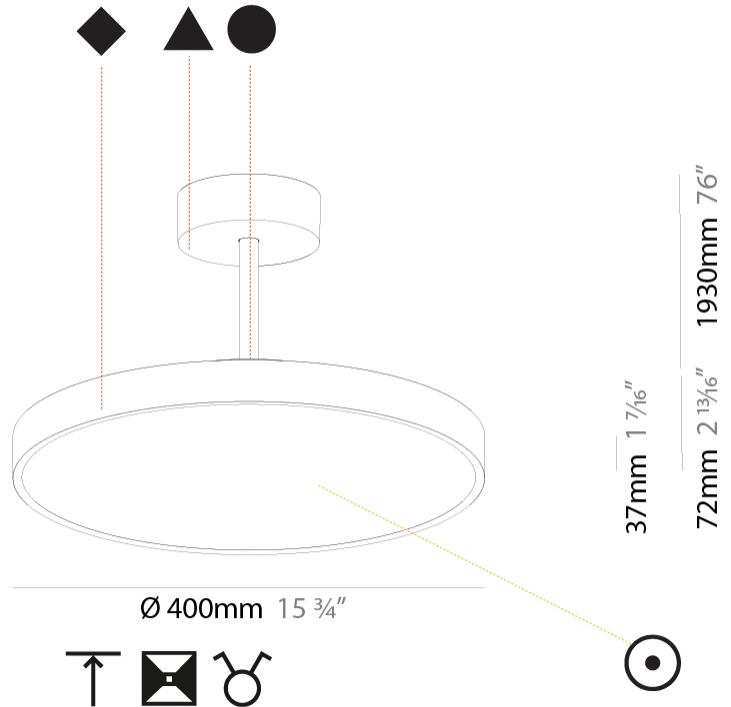

GENERAL

Series: Sign Diva Tube
Subseries: Sign Diva Tube
Brand: Prolicht
Division: Architectural
Mounting Type: Suspension
Mounting Location: Ceiling
Subcategory: Pendant

PHYSICAL

Shape: Round
Diameter (mm): 400
Diameter (in): 15 3/4
Height (mm): 72
Height (in): 2 13/16
Max. Overall Height (mm): 2002
Max. Overall Height (in): 78 13/16
Light Distribution: Direct / Indirect
Weight (kg): 3.314
Weight (lbs): 7.306
Diffuser: PMMA - Opal / Micro-Prism / Sparkling Secret / Vintage Industrial
Fixture Finish: SSR / BKV / CWI / CRY / HAB / UFT / ITA / RUA / FTG / MYG / LOD / PUS / FRO / FUP / KIA / POP / BLS / SPG / MEY / GOH / GUM / CHC / COM / ABZ / JAG / OBR / MOS / ROR
Fixture Material: Extruded Aluminum / Steel

ELECTRICAL

Lamp Type: LED (Zhaga Standard)
Input Wattage (W): 30
Total Output Wattage (W): 27.8
Dimming: Tri-Mode (Non-Dimming and Phase Dimming (120Vac only) and 0-10V Dimming)
Driver Included: Yes
Driver Location: Integrated
Driver Type: Constant Current - Universal
Driver Class: Class 2
Input Voltage (V): 120 - 277
Constant Current (MA): 500 / 350

LED

Color Temperature (°K): 3000 / 3500 / 4000
Max. Delivered Lumen (lm): 3049 / 3019 / 3055 / 3117
Nominal Lumen (lm): 4182 / 4142 / 4189 / 4275
CRI: >90 CRI
Lamp Life (hrs): 50000

OPTICAL

RATINGS AND CERTIFICATIONS

Certified By: Certified for North American Standards
IP rating: IP20